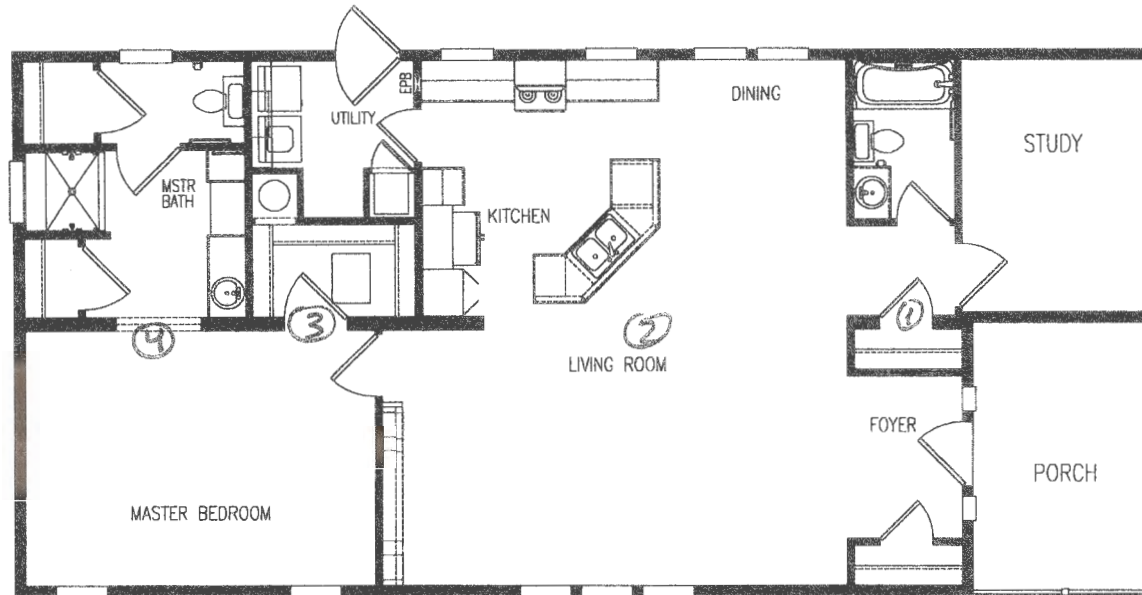

D603-824-96

 **Destiny**  
Industries, LLC  
PHONE: 866-782-6600 FAX: 229-873-6620  
www.destinyhomebuilders.com

MODEL: D603-824-96 3BR ~ 2BTH  
28'-0" x 60'-0" ~ 1493 SQ. FT.

PHONE: 866-782-6600 FAX: 229-873-6620  
www.destinyhomebuilders.com

REVISIONS

DRAWING TITLE	
DRAWING FILE INFORMATION	28X60 2BR-2BA

DRAWN BY: JEFF HOUGH

PRODUCT	TIMBERLINE ELITE	MODEL NO.	DISH8650 D603-824-96
DATE:	08/11/2017	SQ. FT.	1493
SHEET	1-A1	REVISED	-